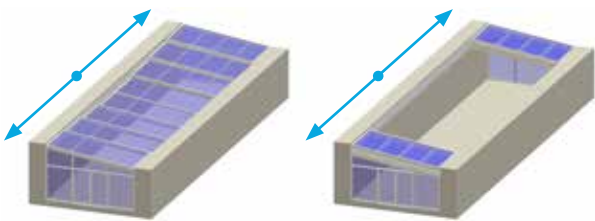

80% Opening

SKYLIGHT ROOFS SUNROOF

SunRoof horizontal retractable skylights are designed for spans of up to 6m (20'), perfect for cafes, restaurants and patios. Your enclosed spaces are no longer limited to being indoors spaces only, open it and there is nothing left between you and the blue sky with support free visual opening roof lights. SunRoof, horizontal retractable skylights are manufactured to sites specific and user needs.

*SunRoof Skylights are not recommended in snowy areas.

RH

SolaGlide Retractable
Skylights

Max Width	: 6m (20')
Max Length	: 60m (196')
Opening	: 50% to 80%
Operation	: Motorized or Manual
Glazing	: PC or Glass