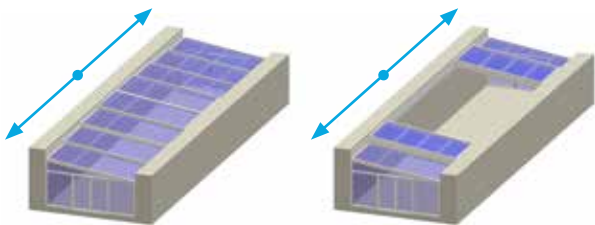

50% Opening