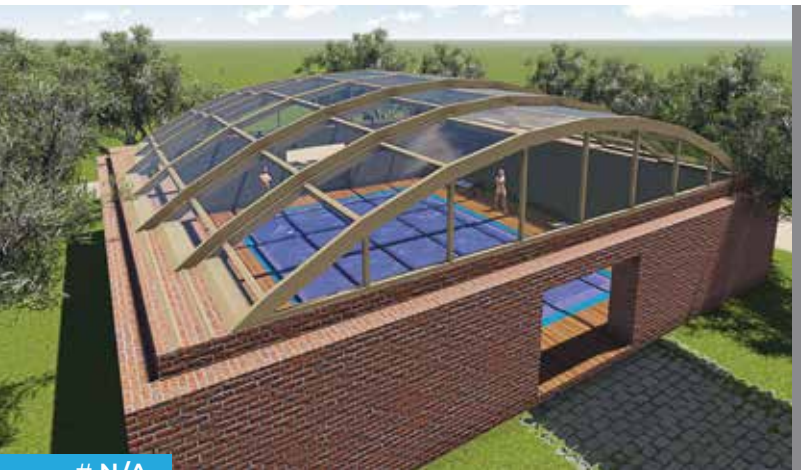

## SKYLIGHT ROOFS CLEARSKY

ClearSky, retractable vaulted skylights are designed for large span opening roof lights. Operation is generally motorized; (manual option is available) utilizing SecurTrak™ system for structural safety and ease of operation. With ClearSky retractable skylights, your enclosed spaces are no longer limited to being indoors spaces only, open it and there is nothing left between you and the blue sky. ClearSky retractable vaulted skylights are manufactured to sites specific and user needs from 8 base models.

# 1184

- Max Width : 17m (56')
- Max Length : 60m (196')
- Frames : 6
- Operation : Motorized or Manual
- Glazing : PC or Glass

ClearSky Retractable Skylights  
Inclined Sides

V7B

# N/A

- Max Width : 18m (59')
- Max Length : 60m (196')
- Frames : 8
- Operation : Motorized or Manual
- Glazing : PC or Glass

EK

**ClearSky  
Retractable Skylights**

- Max Width : 12m (40')
- Max Length : 60m (196')
- Frames : 4
- Operation : Motorized or Manual
- Glazing : PC or Glass

# N/A

DK

**ClearSky  
Retractable Skylights**

- Max Width : 20m (66')
- Max Length : 60m (196')
- Frames : 6
- Operation : Motorized or Manual
- Glazing : PC or Glass