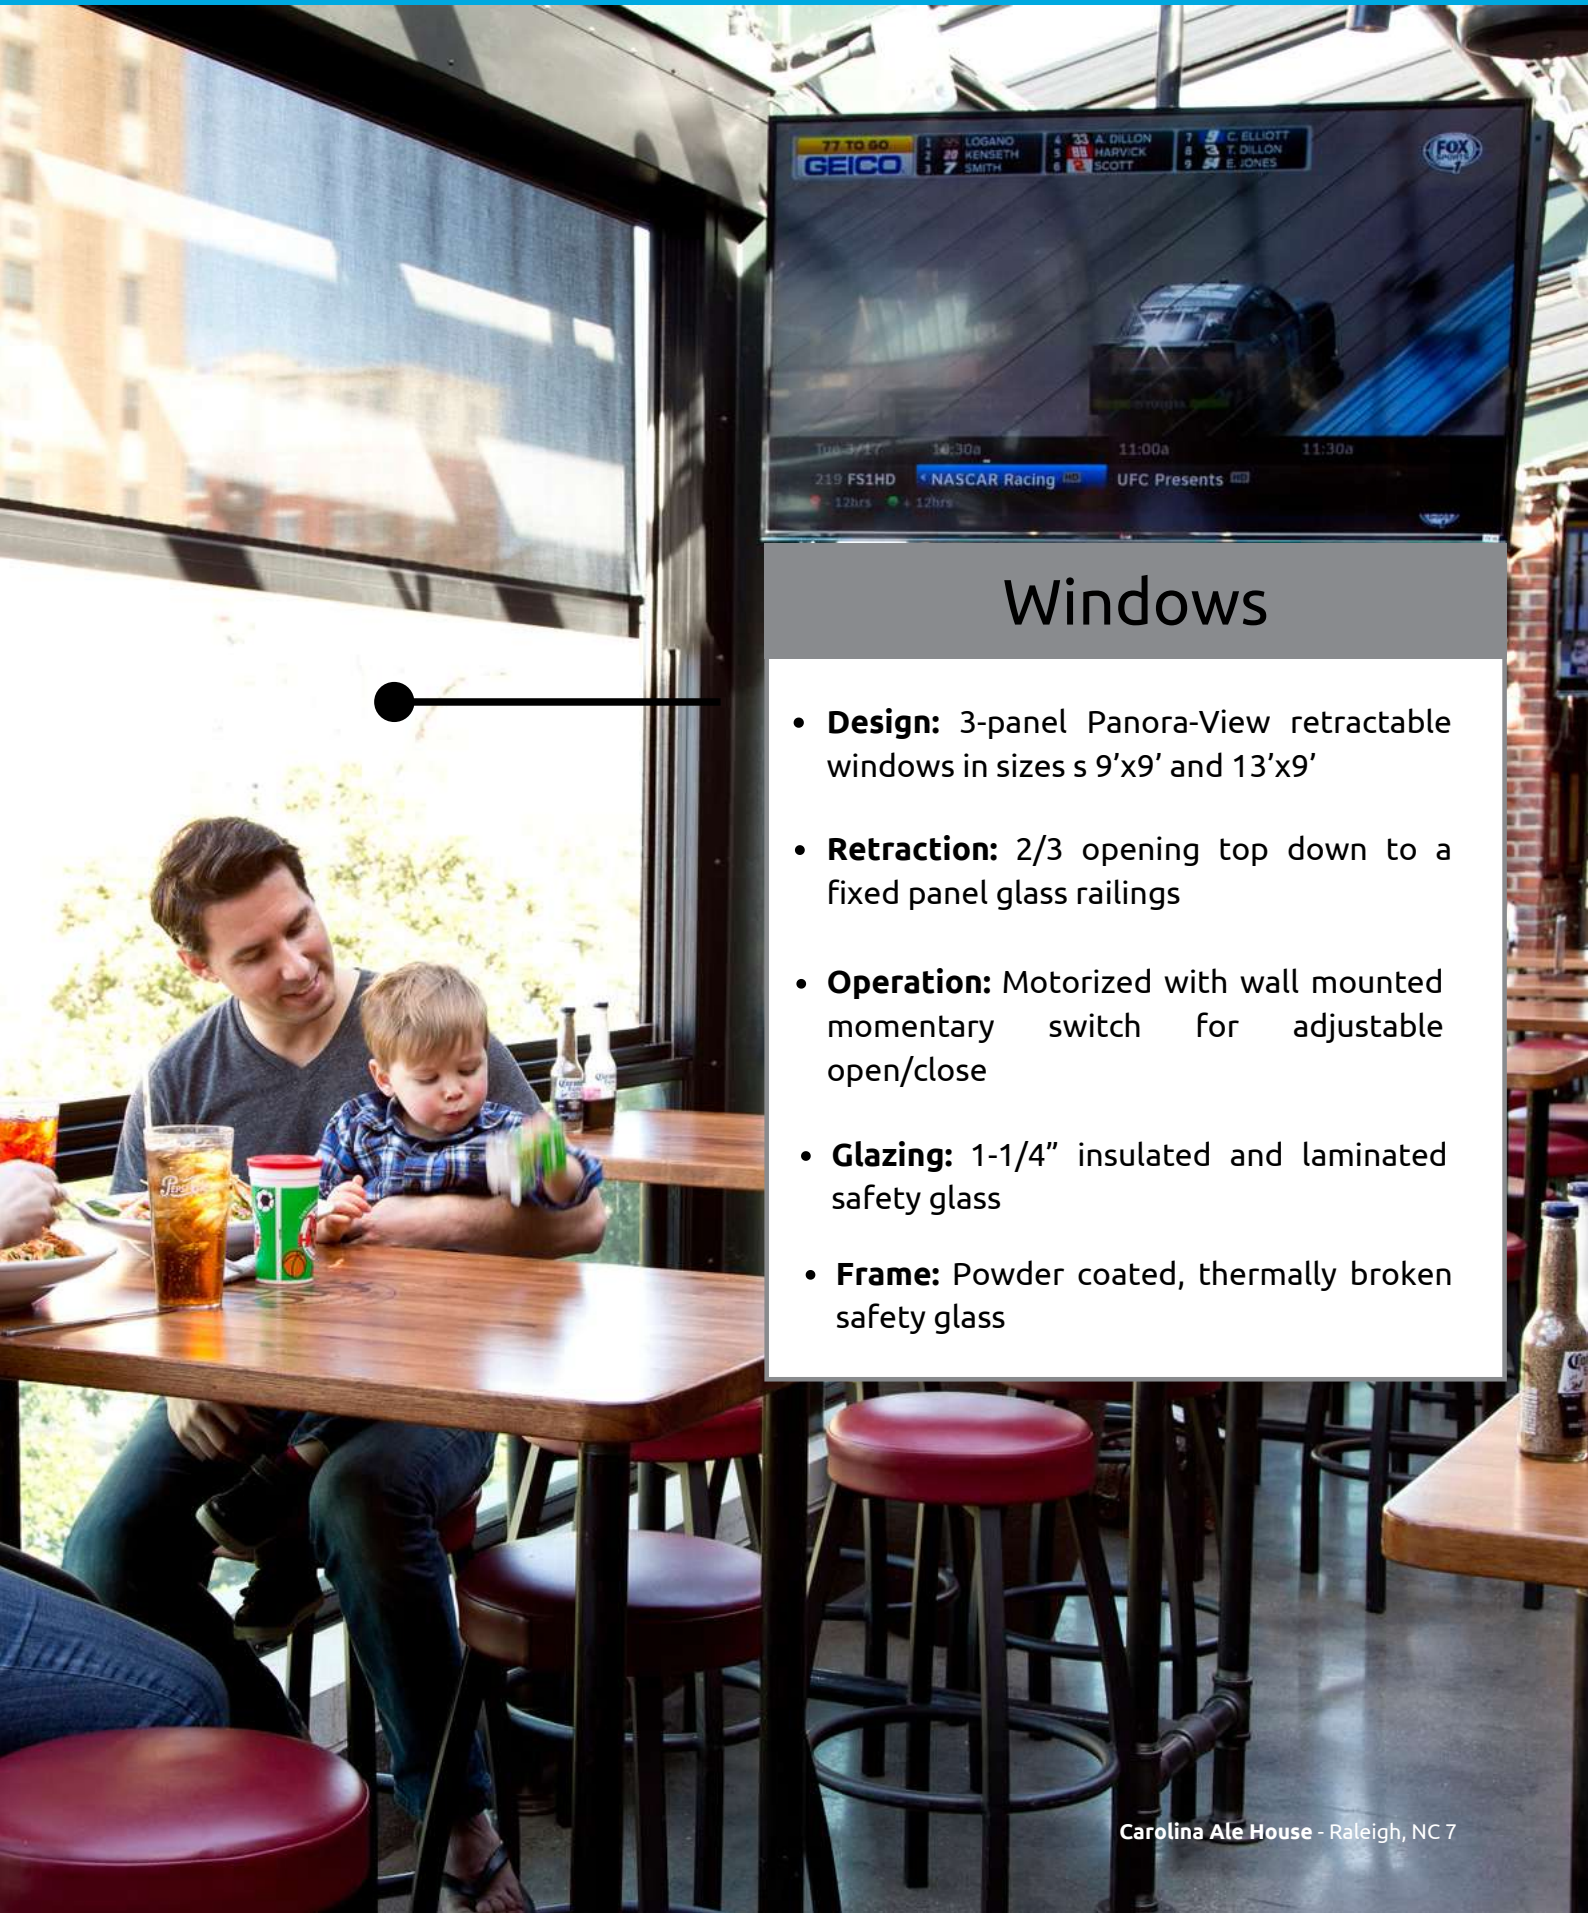

Open Air Design

Windows

- **Design:** 3-panel Panora-View retractable windows in sizes s 9'x9' and 13'x9'
- **Retraction:** 2/3 opening top down to a fixed panel glass railings
- **Operation:** Motorized with wall mounted momentary switch for adjustable open/close
- **Glazing:** 1-1/4" insulated and laminated safety glass
- **Frame:** Powder coated, thermally broken safety glass