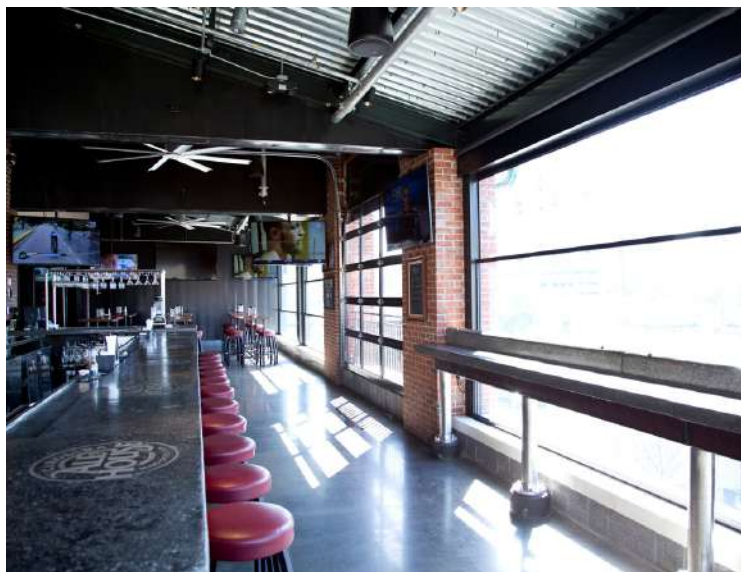

STATS

>> Does the open air design help CAH stand out among the competition?

- 3-Story, new construction with 4th floor observation deck
- 3rd floor open air patio is the 1st motorized, retractable window installation of its kind in North America and also features motorized, retractable skylights and shades
- Patio seats 200 of the restaurant's 420-person capacity
- Radiant heated floors
- Over 70 TVs, 99 Bottled beers, 96 draft beers

PROJECT OVERVIEW

Throughout the southeastern US, LM Restaurants, Inc. has earned its celebrated reputation for great hospitality and engagement in the local community.

Its sports-themed Carolina Ale House restaurants are renowned gathering places for a family friendly atmosphere, delicious food, sporting events on large screens and an incredible selection of libations. As they made plans for a new location on Glenwood Avenue in Raleigh, NC, plans for a "patio" on the third level created a perfect place for a SolaGlide Skylight retractable roof and PANORA-VIEW WINDOWS

The roof opens three of its panels at the turn of a key to add a little sunlight or moonlight to the menu.

The first North American installation of Libart's Panora-View windows opens from the top for fresh breezes. As they open, a half-wall is created for great views and safety. Stoett solar shades were added and they can be used independently to reduce glare whenever needed. Carolina Ale House now has a popular gathering place for all five North Carolina seasons - Winter, Spring, Summer, Fall and Basketball!